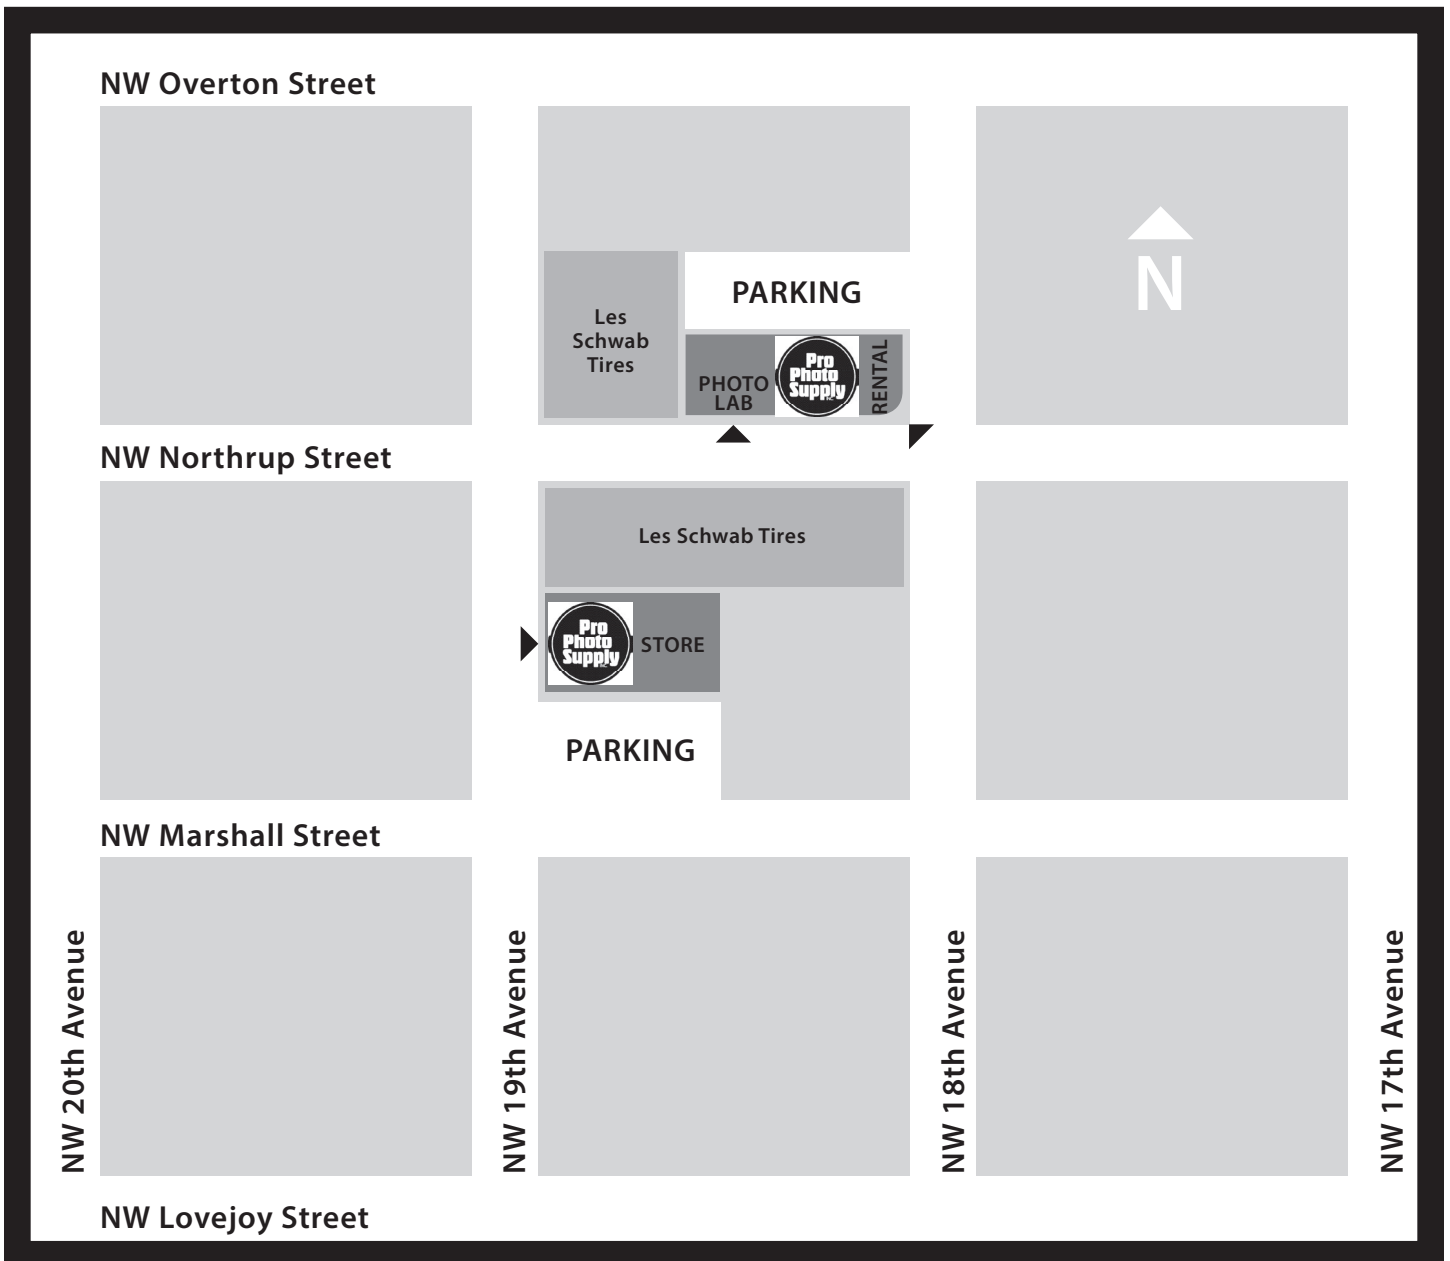

RENTAL CONTACT

CALL US AT

503-517-3637 or
1-800-835-3314 (option 3)

EMAIL US AT

rental@prophotosupply.com

FIND US AT

1801 NW Northrup Street
Portland, Oregon 97209

VERSION: 3-13-17